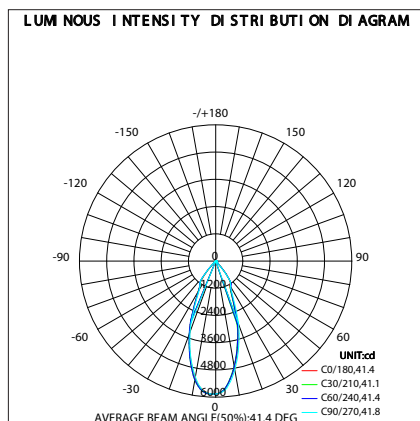

Physical characteristics

Diameter (mm)	160
Cutout size Ø (mm)	145
Installation depth (mm)	135

Application

Operating temperature	-20 to +40 °C
-----------------------	---------------

Certifications

Driver certifications	CE/ENEC
Fixture certifications	CE, RoHS

PACKAGING INFORMATION

EAN	Item description	Box 1 Item		Masterbox		
		Dimensions (mm) (HxWxL)	Weight (kg)	Units per masterbox	Dimensions (mm) (HxWxL)	Weight (kg)
8719157067416	Noxion LED Downlight Forza V2 28/32/36/40W 3CCT(930-957) 36° White	160x165x165	1.19	18	515x515x340	21.5
8719157067423	Noxion LED Downlight Forza V2 28/32/36/40W 3CCT(930-957) 36° Black	160x165x165	1.19	18	515x515x340	21.5

DETAILS

DIMENSIONAL DRAWINGS

PHOTOMETRIC SPECIFICATIONS

Downlight Forza V2 8719157067416 3000K White

Downlight Forza V2 8719157067416 4000K White

Downlight Forza V2 8719157067416 5700K White

Downlight Forza V2 8719157067423 3000K Black

SPECIFICATIONS DRIVER

Driver	Inrush current I_{peak} (A)	Remarks	Inrush current I_{width} (μ s)	Remarks
CC44W700-1050	25	Input voltage 230V	210	Input voltage 230V, measured at 50% I_{peak}