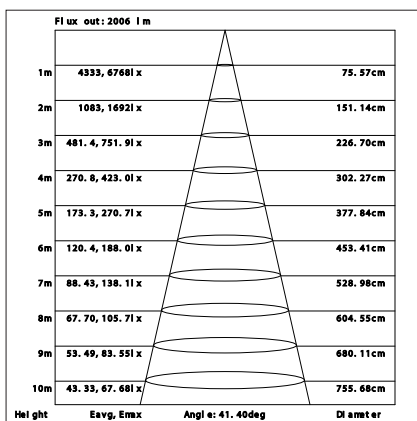

Physical characteristics

Diameter (mm)	160
Cutout size Ø (mm)	145
Installation depth (mm)	135

Application

Operating temperature	-20 to +40 °C
-----------------------	---------------

Certifications

Driver certifications	CE/ENEC
Fixture certifications	CE, RoHS

PACKAGING INFORMATION

EAN	Item description	Box 1 Item		Masterbox		
		Dimensions (mm) (HxWxL)	Weight (kg)	Units per masterbox	Dimensions (mm) (HxWxL)	Weight (kg)
8719157067416	Noxion LED Downlight Forza V2 28/32/36/40W 3CCT(930-957) 36° White	160x165x165	1.19	18	515x515x340	21.5
8719157067423	Noxion LED Downlight Forza V2 28/32/36/40W 3CCT(930-957) 36° Black	160x165x165	1.19	18	515x515x340	21.5

DETAILS

DIMENSIONAL DRAWINGS

PHOTOMETRIC SPECIFICATIONS

Downlight Forza V2 8719157067416 3000K White

Downlight Forza V2 8719157067416 4000K White

Downlight Forza V2 8719157067416 5700K White

Downlight Forza V2 8719157067423 3000K Black

SPECIFICATIONS DRIVER

Driver	Inrush current I_{peak} (A)	Remarks	Inrush current I_{width} (μ s)	Remarks
CC44W700-1050	25	Input voltage 230V	210	Input voltage 230V, measured at 50% I_{peak}