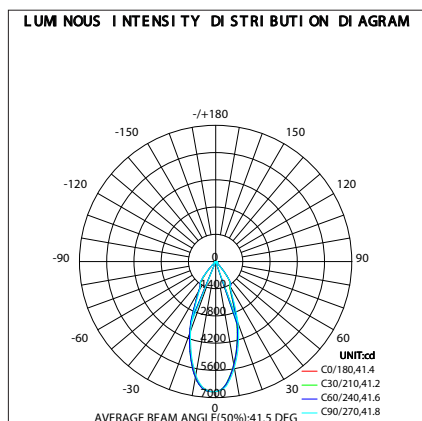

Physical characteristics

Diameter (mm)	160
Cutout size Ø (mm)	145
Installation depth (mm)	135

Application

Operating temperature	-20 to +40 °C
-----------------------	---------------

Certifications

Driver certifications	CE/ENEC
Fixture certifications	CE, RoHS

PACKAGING INFORMATION

EAN	Item description	Box 1 Item		Masterbox		
		Dimensions (mm) (HxWxL)	Weight (kg)	Units per masterbox	Dimensions (mm) (HxWxL)	Weight (kg)
8719157067416	Noxion LED Downlight Forza V2 28/32/36/40W 3CCT(930-957) 36° White	160x165x165	1.19	18	515x515x340	21.5
8719157067423	Noxion LED Downlight Forza V2 28/32/36/40W 3CCT(930-957) 36° Black	160x165x165	1.19	18	515x515x340	21.5

DETAILS

DIMENSIONAL DRAWINGS

PHOTOMETRIC SPECIFICATIONS

Downlight Forza V2 8719157067416 3000K White

Downlight Forza V2 8719157067416 4000K White

Downlight Forza V2 8719157067416 5700K White

Downlight Forza V2 8719157067423 3000K Black

SPECIFICATIONS DRIVER

Driver	Inrush current I_{peak} (A)	Remarks	Inrush current I_{width} (μ s)	Remarks
CC44W700-1050	25	Input voltage 230V	210	Input voltage 230V, measured at 50% I_{peak}