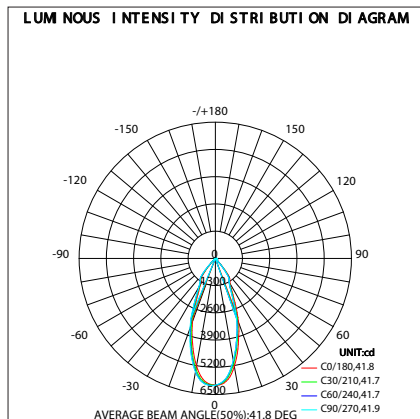

Physical characteristics

Diameter (mm)	160
Cutout size Ø (mm)	145
Installation depth (mm)	135

Application

Operating temperature	-20 to +40 °C
-----------------------	---------------

Certifications

Driver certifications	CE/ENEC
Fixture certifications	CE, RoHS

PACKAGING INFORMATION

EAN	Item description	Box 1 Item		Masterbox		
		Dimensions (mm) (HxWxL)	Weight (kg)	Units per masterbox	Dimensions (mm) (HxWxL)	Weight (kg)
8719157067416	Noxion LED Downlight Forza V2 28/32/36/40W 3CCT(930-957) 36° White	160x165x165	1.19	18	515x515x340	21.5
8719157067423	Noxion LED Downlight Forza V2 28/32/36/40W 3CCT(930-957) 36° Black	160x165x165	1.19	18	515x515x340	21.5

DETAILS

DIMENSIONAL DRAWINGS

PHOTOMETRIC SPECIFICATIONS

Downlight Forza V2 8719157067416 3000K White

Downlight Forza V2 8719157067416 4000K White

Downlight Forza V2 8719157067416 5700K White

Downlight Forza V2 8719157067423 3000K Black

SPECIFICATIONS DRIVER

Driver	Inrush current I_{peak} (A)	Remarks	Inrush current I_{width} (μ s)	Remarks
CC44W700-1050	25	Input voltage 230V	210	Input voltage 230V, measured at 50% I_{peak}