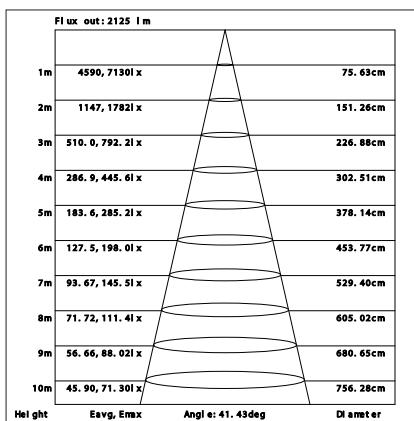

Physical characteristics

Diameter (mm)	160
Cutout size Ø (mm)	145
Installation depth (mm)	135

Application

Operating temperature	-20 to +40 °C
-----------------------	---------------

Certifications

Driver certifications	CE/ENEC
Fixture certifications	CE, RoHS

PACKAGING INFORMATION

EAN	Item description	Box 1 Item		Masterbox		
		Dimensions (mm) (HxWxL)	Weight (kg)	Units per masterbox	Dimensions (mm) (HxWxL)	Weight (kg)
8719157067416	Noxion LED Downlight Forza V2 28/32/36/40W 3CCT(930-957) 36° White	160x165x165	1.19	18	515x515x340	21.5
8719157067423	Noxion LED Downlight Forza V2 28/32/36/40W 3CCT(930-957) 36° Black	160x165x165	1.19	18	515x515x340	21.5

DETAILS

DIMENSIONAL DRAWINGS

PHOTOMETRIC SPECIFICATIONS

Downlight Forza V2 8719157067416 3000K White

Downlight Forza V2 8719157067416 4000K White

Downlight Forza V2 8719157067416 5700K White

Downlight Forza V2 8719157067423 3000K Black

SPECIFICATIONS DRIVER

Driver	Inrush current I_{peak} (A)	Remarks	Inrush current I_{width} (μ s)	Remarks
CC44W700-1050	25	Input voltage 230V	210	Input voltage 230V, measured at 50% I_{peak}