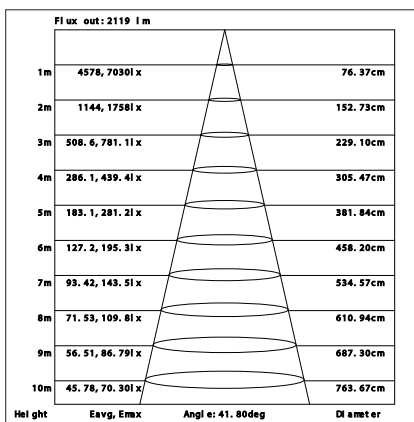

Physical characteristics

Diameter (mm)	160
Cutout size Ø (mm)	145
Installation depth (mm)	135

Application

Operating temperature	-20 to +40 °C
-----------------------	---------------

Certifications

Driver certifications	CE/ENEC
Fixture certifications	CE, RoHS

PACKAGING INFORMATION

EAN	Item description	Box 1 Item		Masterbox		
		Dimensions (mm) (HxWxL)	Weight (kg)	Units per masterbox	Dimensions (mm) (HxWxL)	Weight (kg)
8719157067416	Noxion LED Downlight Forza V2 28/32/36/40W 3CCT(930-957) 36° White	160x165x165	1.19	18	515x515x340	21.5
8719157067423	Noxion LED Downlight Forza V2 28/32/36/40W 3CCT(930-957) 36° Black	160x165x165	1.19	18	515x515x340	21.5

DETAILS

DIMENSIONAL DRAWINGS

PHOTOMETRIC SPECIFICATIONS

Downlight Forza V2 8719157067416 3000K White

Downlight Forza V2 8719157067416 4000K White

Downlight Forza V2 8719157067416 5700K White

Downlight Forza V2 8719157067423 3000K Black

SPECIFICATIONS DRIVER

Driver	Inrush current I_{peak} (A)	Remarks	Inrush current I_{width} (μ s)	Remarks
CC44W700-1050	25	Input voltage 230V	210	Input voltage 230V, measured at 50% I_{peak}