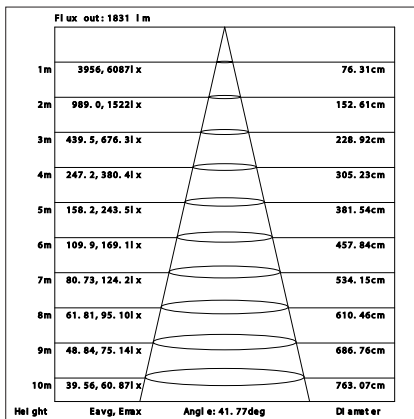

Physical characteristics

Diameter (mm)	160
Cutout size Ø (mm)	145
Installation depth (mm)	135

Application

Operating temperature	-20 to +40 °C
-----------------------	---------------

Certifications

Driver certifications	CE/ENEC
Fixture certifications	CE, RoHS

PACKAGING INFORMATION

EAN	Item description	Box 1 Item		Masterbox		
		Dimensions (mm) (HxWxL)	Weight (kg)	Units per masterbox	Dimensions (mm) (HxWxL)	Weight (kg)
8719157067416	Noxion LED Downlight Forza V2 28/32/36/40W 3CCT(930-957) 36° White	160x165x165	1.19	18	515x515x340	21.5
8719157067423	Noxion LED Downlight Forza V2 28/32/36/40W 3CCT(930-957) 36° Black	160x165x165	1.19	18	515x515x340	21.5

DETAILS

DIMENSIONAL DRAWINGS

PHOTOMETRIC SPECIFICATIONS

Downlight Forza V2 8719157067416 3000K White

Downlight Forza V2 8719157067416 4000K White

Downlight Forza V2 8719157067416 5700K White

Downlight Forza V2 8719157067423 3000K Black

SPECIFICATIONS DRIVER

Driver	Inrush current I_{peak} (A)	Remarks	Inrush current I_{width} (μ s)	Remarks
CC44W700-1050	25	Input voltage 230V	210	Input voltage 230V, measured at 50% I_{peak}