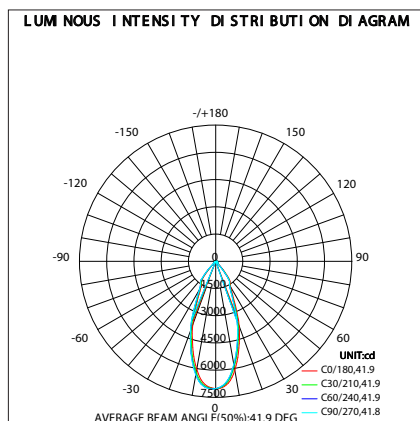

Physical characteristics

Diameter (mm)	160
Cutout size Ø (mm)	145
Installation depth (mm)	135

Application

Operating temperature	-20 to +40 °C
-----------------------	---------------

Certifications

Driver certifications	CE/ENEC
Fixture certifications	CE, RoHS

PACKAGING INFORMATION

EAN	Item description	Box 1 Item		Masterbox		
		Dimensions (mm) (HxWxL)	Weight (kg)	Units per masterbox	Dimensions (mm) (HxWxL)	Weight (kg)
8719157067416	Noxion LED Downlight Forza V2 28/32/36/40W 3CCT(930-957) 36° White	160x165x165	1.19	18	515x515x340	21.5
8719157067423	Noxion LED Downlight Forza V2 28/32/36/40W 3CCT(930-957) 36° Black	160x165x165	1.19	18	515x515x340	21.5

DETAILS

DIMENSIONAL DRAWINGS

PHOTOMETRIC SPECIFICATIONS

Downlight Forza V2 8719157067416 3000K White

Downlight Forza V2 8719157067416 4000K White

Downlight Forza V2 8719157067416 5700K White

Downlight Forza V2 8719157067423 3000K Black

SPECIFICATIONS DRIVER

Driver	Inrush current I_{peak} (A)	Remarks	Inrush current I_{width} (μ s)	Remarks
CC44W700-1050	25	Input voltage 230V	210	Input voltage 230V, measured at 50% I_{peak}