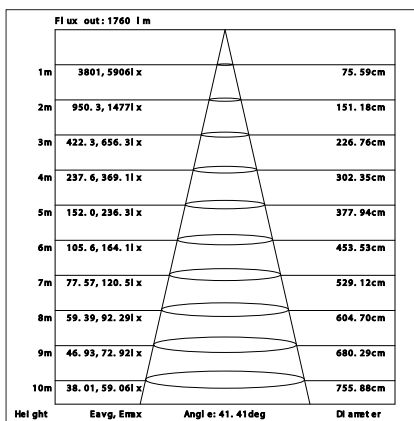

Physical characteristics

Diameter (mm)	160
Cutout size Ø (mm)	145
Installation depth (mm)	135

Application

Operating temperature	-20 to +40 °C
-----------------------	---------------

Certifications

Driver certifications	CE/ENEC
Fixture certifications	CE, RoHS

PACKAGING INFORMATION

EAN	Item description	Box 1 Item		Masterbox		
		Dimensions (mm) (HxWxL)	Weight (kg)	Units per masterbox	Dimensions (mm) (HxWxL)	Weight (kg)
8719157067416	Noxion LED Downlight Forza V2 28/32/36/40W 3CCT(930-957) 36° White	160x165x165	1.19	18	515x515x340	21.5
8719157067423	Noxion LED Downlight Forza V2 28/32/36/40W 3CCT(930-957) 36° Black	160x165x165	1.19	18	515x515x340	21.5

DETAILS

DIMENSIONAL DRAWINGS

PHOTOMETRIC SPECIFICATIONS

Downlight Forza V2 8719157067416 3000K White

Downlight Forza V2 8719157067416 4000K White

Downlight Forza V2 8719157067416 5700K White

Downlight Forza V2 8719157067423 3000K Black

SPECIFICATIONS DRIVER

Driver	Inrush current I_{peak} (A)	Remarks	Inrush current I_{width} (μ s)	Remarks
CC44W700-1050	25	Input voltage 230V	210	Input voltage 230V, measured at 50% I_{peak}