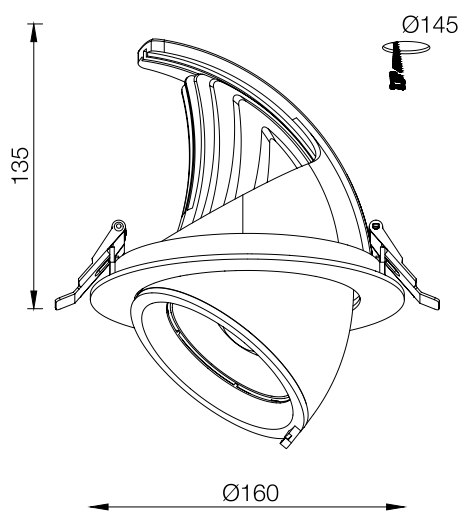

DIMENSIONAL DRAWINGS