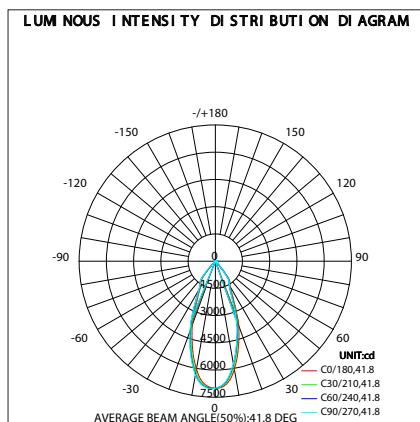

Physical characteristics

Diameter (mm)	160
Cutout size Ø (mm)	145
Installation depth (mm)	135

Application

Operating temperature	-20 to +40 °C
-----------------------	---------------

Certifications

Driver certifications	CE/ENEC
Fixture certifications	CE, RoHS

PACKAGING INFORMATION

EAN	Item description	Box 1 Item		Masterbox		
		Dimensions (mm) (HxWxL)	Weight (kg)	Units per masterbox	Dimensions (mm) (HxWxL)	Weight (kg)
8719157067416	Noxion LED Downlight Forza V2 28/32/36/40W 3CCT(930-957) 36° White	160x165x165	1.19	18	515x515x340	21.5
8719157067423	Noxion LED Downlight Forza V2 28/32/36/40W 3CCT(930-957) 36° Black	160x165x165	1.19	18	515x515x340	21.5

DETAILS

DIMENSIONAL DRAWINGS

PHOTOMETRIC SPECIFICATIONS

Downlight Forza V2 8719157067416 3000K White

Downlight Forza V2 8719157067416 4000K White

Downlight Forza V2 8719157067416 5700K White

Downlight Forza V2 8719157067423 3000K Black

SPECIFICATIONS DRIVER

Driver	Inrush current I_{peak} (A)	Remarks	Inrush current I_{width} (μ s)	Remarks
CC44W700-1050	25	Input voltage 230V	210	Input voltage 230V, measured at 50% I_{peak}