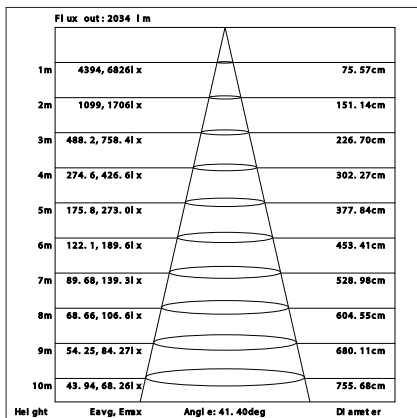

Physical characteristics

Diameter (mm)	160
Cutout size Ø (mm)	145
Installation depth (mm)	135

Application

Operating temperature	-20 to +40 °C
-----------------------	---------------

Certifications

Driver certifications	CE/ENEC
Fixture certifications	CE, RoHS

PACKAGING INFORMATION

EAN	Item description	Box 1 Item		Masterbox		
		Dimensions (mm) (HxWxL)	Weight (kg)	Units per masterbox	Dimensions (mm) (HxWxL)	Weight (kg)
8719157067416	Noxion LED Downlight Forza V2 28/32/36/40W 3CCT(930-957) 36° White	160x165x165	1.19	18	515x515x340	21.5
8719157067423	Noxion LED Downlight Forza V2 28/32/36/40W 3CCT(930-957) 36° Black	160x165x165	1.19	18	515x515x340	21.5

DETAILS

DIMENSIONAL DRAWINGS

PHOTOMETRIC SPECIFICATIONS

Downlight Forza V2 8719157067416 3000K White

Downlight Forza V2 8719157067416 4000K White

Downlight Forza V2 8719157067416 5700K White

Downlight Forza V2 8719157067423 3000K Black

SPECIFICATIONS DRIVER

Driver	Inrush current I_{peak} (A)	Remarks	Inrush current I_{width} (μ s)	Remarks
CC44W700-1050	25	Input voltage 230V	210	Input voltage 230V, measured at 50% I_{peak}