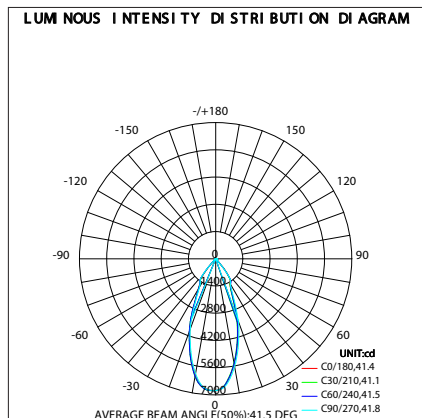

Physical characteristics

Diameter (mm)	160
Cutout size Ø (mm)	145
Installation depth (mm)	135

Application

Operating temperature	-20 to +40 °C
-----------------------	---------------

Certifications

Driver certifications	CE/ENEC
Fixture certifications	CE, RoHS

PACKAGING INFORMATION

EAN	Item description	Box 1 Item		Masterbox		
		Dimensions (mm) (HxWxL)	Weight (kg)	Units per masterbox	Dimensions (mm) (HxWxL)	Weight (kg)
8719157067416	Noxion LED Downlight Forza V2 28/32/36/40W 3CCT(930-957) 36° White	160x165x165	1.19	18	515x515x340	21.5
8719157067423	Noxion LED Downlight Forza V2 28/32/36/40W 3CCT(930-957) 36° Black	160x165x165	1.19	18	515x515x340	21.5

DETAILS

DIMENSIONAL DRAWINGS

PHOTOMETRIC SPECIFICATIONS

Downlight Forza V2 8719157067416 3000K White

Downlight Forza V2 8719157067416 4000K White

Downlight Forza V2 8719157067416 5700K White

Downlight Forza V2 8719157067423 3000K Black

SPECIFICATIONS DRIVER

Driver	Inrush current I_{peak} (A)	Remarks	Inrush current I_{width} (μ s)	Remarks
CC44W700-1050	25	Input voltage 230V	210	Input voltage 230V, measured at 50% I_{peak}